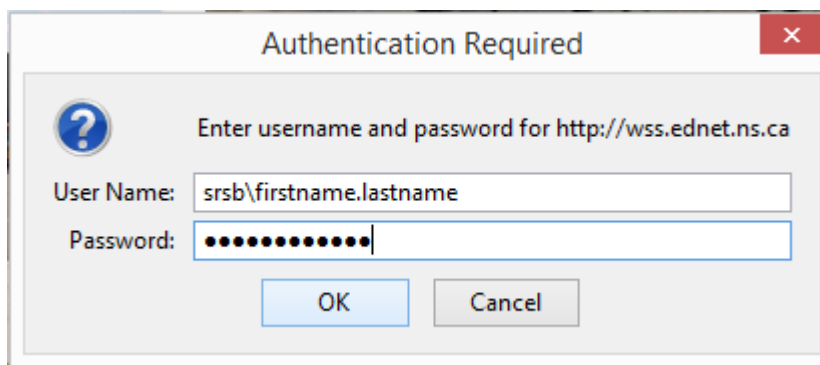

Access to SharePoint from Home

1. Go to **<http://www.tec.srsb.ca/?q=node/1963>**
2. Click on the SharePoint site you'd like to visit (both the TEC SharePoint and the SRSB SharePoint are linked from this page)
3. When you click on the link the following dialogue box will pop-up: